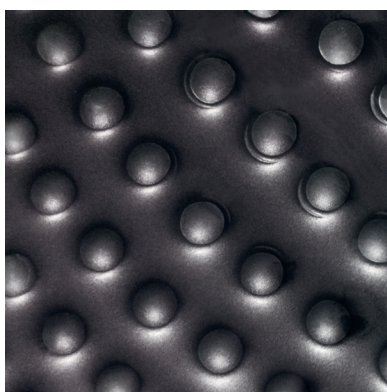

Table with metal painted base, opaque "Lava Grey" finish. Top in 15 mm fused and tempered glass, available transparent or back-lacquered with metal shades (Cat.2).

dimensioni L, P, H
dimensions L, W, H
(cm)

Coral Beach è disponibile anche nelle altre finiture di Cat.2 per vetro fuso.

Coral Beach is also available in the other finishes of fused glass Cat.2.

FINITURE
FINISHES

Base in metallo
Metal Base

grigio lava
lava grey

Piano in vetro fuso retroverniciato
Back-painted fused glass top

trasparente
transparent

grigio lava
lava grey

blu notte
night blue