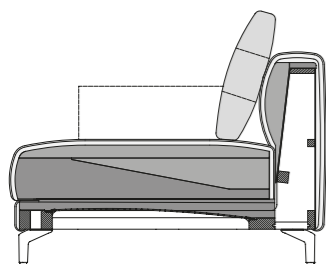

OPEN TO CUSTOMISATION.

Sofa

Modular units

XL Modular units

Armrest designs

Foot designs

Seat heights

37 cm

41 cm

44 cm

Upholstery comfort

Lounge
Deluxe

Lounge
Plus

When it comes to the design of Rolf Benz NUVOLA, you have every freedom to create your perfect living room environment.

TECHNICAL DATA

- Wooden inner frame
- Sprung base with steel shafts
- Back pad in polyurethane foam
- Upholstery cover glued-on non-woven polyester
- Back pad in polyurethane foam
- Downy-soft back cushions worked into chambers with a filling of 100% microfibres
- Seat heights optionally
 - › 37 cm (only available with plastic base)
 - › 41 cm (only available with cast aluminium base)
 - › 44 cm (only available with cast aluminium base)
- Cast foot metal, options:
 - › Aluminium, polished
 - › Smooth aluminium, powder-coated, matt:
 - RAL 9017 Traffic black
 - RAL 7022 Umbra grey
 - Plastic

Lounge Plus

- Seat in high-quality cold foam, built up in coordinated layers of varying height and firmness, with a polyester nonwoven cover

Lounge Deluxe

- Seat in high-quality cold foam, built up in coordinated layers of varying height and firmness, covered with a pad consisting of 60% viscose foam and 40% microfibres

! Wave formation and depressions in the seat area are unavoidable, due to comfort and design reasons, even in high quality Rolf Benz upholstered furniture. All measurements are approximate.

Seat heights available