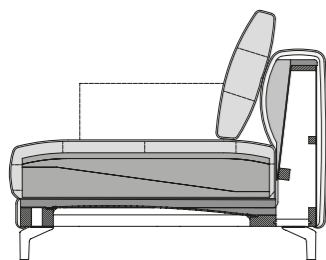

OPEN TO CUSTOMISATION.

Sofa

Modular units

XL Modular units

Armrest designs

Foot designs

Seat heights

37 cm

41 cm

44 cm

Upholstery comfort

Lounge
Deluxe

Lounge
Plus

When it comes to the design of Rolf Benz NUVOLA, you have every freedom to create your perfect living room environment.

TECHNICAL DATA

- Wooden inner frame
- Sprung base with steel shafts
- Back pad in polyurethane foam
- Upholstery cover glued-on non-woven polyester
- Back pad in polyurethane foam
- Downy-soft back cushions worked into chambers with a filling of 100% microfibres
- Seat heights optionally
 - › 37 cm (only available with plastic base)
 - › 41 cm (only available with cast aluminium base)
 - › 44 cm (only available with cast aluminium base)
- Cast foot metal, options:
 - › Aluminium, polished
 - › Smooth aluminium, powder-coated, matt:
 - RAL 9017 Traffic black
 - RAL 7022 Umbra grey
 - Plastic

Lounge Plus

- Seat in high-quality cold foam, built up in coordinated layers of varying height and firmness, with a polyester nonwoven cover

Lounge Deluxe

- Seat in high-quality cold foam, built up in coordinated layers of varying height and firmness, covered with a pad consisting of 60% viscose foam and 40% microfibres

! Wave formation and depressions in the seat area are unavoidable, due to comfort and design reasons, even in high quality Rolf Benz upholstered furniture. All measurements are approximate.

Seat heights available