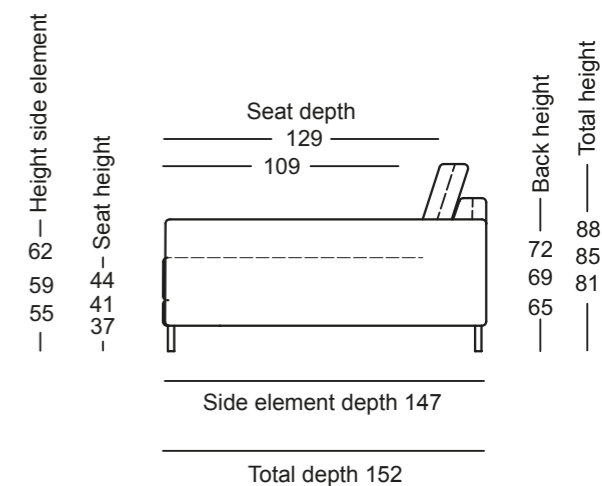

Side element short / narrow or wide

Side element long / narrow or wide

XL-Models; side element short / narrow or wide

XL-Models; side element long / narrow or wide

Side element narrow

Side element wide

K-SOB NUVOLA/SB 168

*These elements are only shown in the left version. They are also available in the right version.

**Rolf Benz 987**

- Coffee table, Dimensions: Height 35 or 38 cm: 103 x 40 cm
- Shelf, Dimensions: Height 55 or 58 cm: 103 x 30 cm
- Table top: Solid oak or solid American Walnut
- Frame: Steel painted in RAL 9017 Traffic black, RAL 7022 Umbra grey or polished chrome

Rolf Benz 8770

- Dimensions: Height 40 cm: Ø 42 cm
Height 30 cm: Ø 80 or 95 cm
- Table top: Parsolglas or clear glass painted on reverse in RAL 9017 Traffic black, RAL 7022 Umbra grey or RAL 1020 Olive yellow
- Frame: Steel painted in RAL 9017 Traffic black, RAL 7022 Umbra grey or RAL 1020 Olive yellow