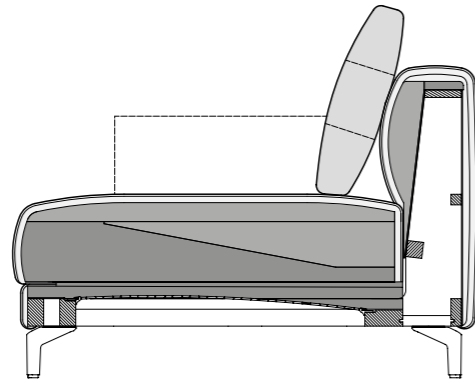

LOUNGE PLUS

PREMIERE FOR UNIQUE SEATING COMFORT.