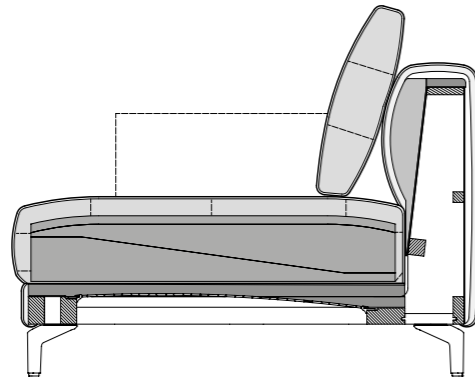

LOUNGE DELUXE

It can feel so wonderful simply to fall back and let go of everyday stresses. Now it's more comfortable than ever before – with the new Lounge Deluxe seating comfort, a superbly soft and casual-looking upholstery that offers blissfully gentle, easy seating. It comprises three anatomically shaped foams, a mat on top made from high-tech fibres, encased in a