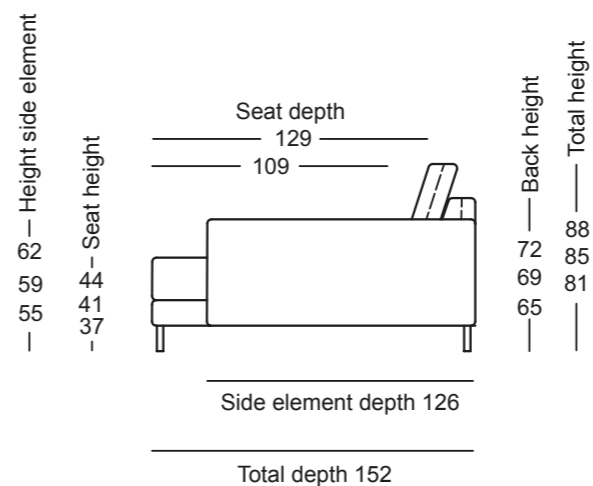

! Wave formation and depressions in the seat area are unavoidable, due to comfort and design reasons, even in high quality Rolf Benz upholstered furniture. All measurements are approximate.

Seat heights available

Side element short / narrow or wide

Side element long / narrow or wide

XL-Models; side element short / narrow or wide

XL-Models; side element long / narrow or wide

Side element narrow

Side element wide

K-SOB NUVOLA/SB 168

*These elements are only shown in the left version. They are also available in the right version.

**Rolf Benz 987**

- Coffee table, Dimensions: Height 35 or 38 cm: 103 x 40 cm
- Shelf, Dimensions: Height 55 or 58 cm: 103 x 30 cm
- Table top: Solid oak or solid American Walnut
- Frame: Steel painted in RAL 9017 Traffic black, RAL 7022 Umbra grey or polished chrome

Rolf Benz 8770

- Dimensions: Height 40 cm: Ø 42 cm
Height 30 cm: Ø 80 or 95 cm
- Table top: Parsolglas or clear glass painted on reverse in RAL 9017 Traffic black, RAL 7022 Umbra grey or RAL 1020 Olive yellow
- Frame: Steel painted in RAL 9017 Traffic black, RAL 7022 Umbra grey or RAL 1020 Olive yellow