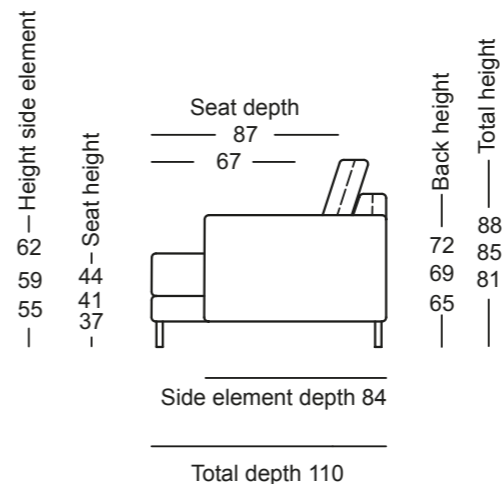

Side element short / narrow or wide