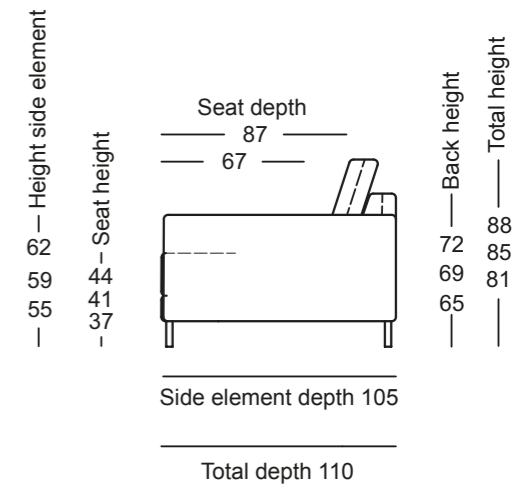

! Wave formation and depressions in the seat area are unavoidable, due to comfort and design reasons, even in high quality Rolf Benz upholstered furniture. All measurements are approximate.

Seat heights available

Side element short / narrow or wide

Side element long / narrow or wide

XL-Models; side element short / narrow or wide

XL-Models; side element long / narrow or wide

Side element narrow

Side element wide

K-SOB NUVOLA/SB 168

*These elements are only shown in the left version. They are also available in the right version.

**Rolf Benz 987**

- Coffee table, Dimensions: Height 35 or 38 cm: 103 x 40 cm
- Shelf, Dimensions: Height 55 or 58 cm: 103 x 30 cm
- Table top: Solid oak or solid American Walnut
- Frame: Steel painted in RAL 9017 Traffic black, RAL 7022 Umbra grey or polished chrome

Rolf Benz 8770

- Dimensions: Height 40 cm: Ø 42 cm
Height 30 cm: Ø 80 or 95 cm
- Table top: Parsolglas or clear glass painted on reverse in RAL 9017 Traffic black, RAL 7022 Umbra grey or RAL 1020 Olive yellow
- Frame: Steel painted in RAL 9017 Traffic black, RAL 7022 Umbra grey or RAL 1020 Olive yellow