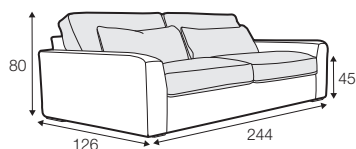

# New York

UPHOLSTERY

COMFORTS

COVERS

fabric

LUX lux

LC loose

footstool 117x107

3XL seater divided

4XL seater divided

## extra dimensions

depth of seat