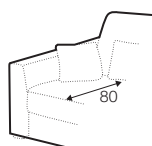

# New York

UPHOLSTERY

COMFORTS

COVERS

fabric

LUX lux

LC loose

footstool 117x107

3XL seater divided

4XL seater divided

## extra dimensions

depth of seat