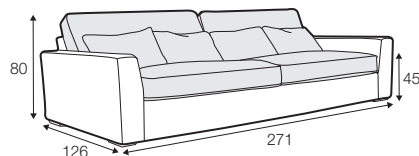

# New York

UPHOLSTERY

COMFORTS

COVERS

fabric

LUX lux

LC loose

footstool 117x107

3XL seater divided

4XL seater divided

## extra dimensions

depth of seat