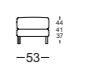

K-XL-ASO NUVOLA/SB 147*

K-E-ARB NUVOLA/SB 126*

K-E-ARB NUVOLA/SB 147*

K-E-ARB NUVOLA/SB 168*

K-XL-E-ARB NUVOLA/SB 147*

K-EPT NUVOLA/SB 105*

K-ARB NUVOLA/SB 105

K-ARB NUVOLA/SB 126

K-ARB NUVOLA/SB 147

K-ARB NUVOLA/SB 168

K-XL-ARB NUVOLA/SB 105

K-UE-XL-ARB NUVOLA/SB 105

K-UE-XL-ARB NUVOLA/SB 147

PB NUVOLA 53

PB NUVOLA 105

PB NUVOLA 147

*These elements are only shown in the left version. They are also available in the right version.

**Rolf Benz 987**

- Coffee table, Dimensions: Height 35 or 38 cm: 103 x 40 cm
- Shelf, Dimensions: Height 55 or 58 cm: 103 x 30 cm
- Table top: Solid oak or solid American Walnut
- Frame: Steel painted in RAL 9017 Traffic black, RAL 7022 Umbra grey or polished chrome

Rolf Benz 8770

- Dimensions: Height 40 cm: Ø 42 cm
Height 30 cm: Ø 80 or 95 cm
- Table top: Parsolglas or clear glass painted on reverse in RAL 9017 Traffic black, RAL 7022 Umbra grey or RAL 1020 Olive yellow
- Frame: Steel painted in RAL 9017 Traffic black, RAL 7022 Umbra grey or RAL 1020 Olive yellow