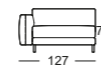

Side element short / narrow or wide

Side element long / narrow or wide

XL-Models; side element short / narrow or wide

XL-Models; side element long / narrow or wide

Side element narrow

Side element wide

K-SOB NUVOLA/SB 168

K-ASO NUVOLA/SB 105*

K-ASO NUVOLA/SB 126*

K-ASO NUVOLA/SB 147*

K-ASO NUVOLA/SB 168*

K-E-ASO NUVOLA/SB 168*

K-ASO-PSZ NUVOLA/SB 147*

K-ASS-PSZ NUVOLA/SB 105*

K-XL-ASO NUVOLA/SB 105*

K-XL-ASO NUVOLA/SB 147*

K-E-ARB NUVOLA/SB 126*

K-E-ARB NUVOLA/SB 147*

K-E-ARB NUVOLA/SB 168*

K-XL-E-ARB NUVOLA/SB 147*

K-EPT NUVOLA/SB 105*

K-ARB NUVOLA/SB 105

K-ARB NUVOLA/SB 126

*These elements are only shown in the left version. They are also available in the right version.

**Rolf Benz 987**

- Coffee table, Dimensions: Height 35 or 38 cm: 103 x 40 cm
- Shelf, Dimensions: Height 55 or 58 cm: 103 x 30 cm
- Table top: Solid oak or solid American Walnut
- Frame: Steel painted in RAL 9017 Traffic black, RAL 7022 Umbra grey or polished chrome