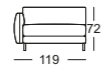

Side element short / narrow or wide

Side element long / narrow or wide

XL-Models; side element short / narrow or wide

XL-Models; side element long / narrow or wide

Side element narrow

Side element wide

K-SOB NUVOLA/SB 168

K-ASO NUVOLA/SB 105*

K-ASO NUVOLA/SB 126*

K-ASO NUVOLA/SB 147*

K-ASO NUVOLA/SB 168*

K-E-ASO NUVOLA/SB 168*

K-ASO-PSZ NUVOLA/SB 147*

K-ASS-PSZ NUVOLA/SB 105*

K-XL-ASO NUVOLA/SB 105*

*These elements are only shown in the left version. They are also available in the right version.

**Rolf Benz 987**

- Coffee table, Dimensions: Height 35 or 38 cm: 103 x 40 cm
- Shelf, Dimensions: Height 55 or 58 cm: 103 x 30 cm
- Table top: Solid oak or solid American Walnut
- Frame: Steel painted in RAL 9017 Traffic black, RAL 7022 Umbra grey or polished chrome