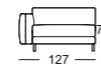

Side element short / narrow or wide

Side element long / narrow or wide

XL-Models; side element short / narrow or wide

XL-Models; side element long / narrow or wide

Side element narrow

Side element wide

K-SOB NUVOLA/SB 168

K-ASO NUVOLA/SB 105*

K-ASO NUVOLA/SB 126*

K-ASO NUVOLA/SB 147*

K-ASO NUVOLA/SB 168*

K-E-ASO NUVOLA/SB 168*

K-ASO-PSZ NUVOLA/SB 147*

K-ASS-PSZ NUVOLA/SB 105*

K-XL-ASO NUVOLA/SB 105*

K-XL-ASO NUVOLA/SB 147*

K-E-ARB NUVOLA/SB 126*

K-E-ARB NUVOLA/SB 147*

K-E-ARB NUVOLA/SB 168*

K-XL-E-ARB NUVOLA/SB 147*

K-EPT NUVOLA/SB 105*

K-ARB NUVOLA/SB 105

K-ARB NUVOLA/SB 126

*These elements are only shown in the left version. They are also available in the right version.

**Rolf Benz 987**

- Coffee table, Dimensions: Height 35 or 38 cm: 103 x 40 cm
- Shelf, Dimensions: Height 55 or 58 cm: 103 x 30 cm
- Table top: Solid oak or solid American Walnut
- Frame: Steel painted in RAL 9017 Traffic black, RAL 7022 Umbra grey or polished chrome