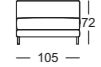

K-XL-ASO NUVOLA/SB 147*

K-E-ARB NUVOLA/SB 126*

K-E-ARB NUVOLA/SB 147*

K-E-ARB NUVOLA/SB 168*

K-XL-E-ARB NUVOLA/SB 147*

K-EPT NUVOLA/SB 105*

K-ARB NUVOLA/SB 105

K-ARB NUVOLA/SB 126

K-ARB NUVOLA/SB 147

K-ARB NUVOLA/SB 168

K-XL-ARB NUVOLA/SB 105

K-UE-XL-ARB NUVOLA/SB 105

K-UE-XL-ARB NUVOLA/SB 147

PB NUVOLA 53

PB NUVOLA 105

PB NUVOLA 147

*These elements are only shown in the left version. They are also available in the right version.

**Rolf Benz 987**

- Coffee table, Dimensions: Height 35 or 38 cm: 103 x 40 cm
- Shelf, Dimensions: Height 55 or 58 cm: 103 x 30 cm
- Table top: Solid oak or solid American Walnut
- Frame: Steel painted in RAL 9017 Traffic black, RAL 7022 Umbra grey or polished chrome

Rolf Benz 8770

- Dimensions: Height 40 cm: Ø 42 cm
Height 30 cm: Ø 80 or 95 cm
- Table top: Parsolglas or clear glass painted on reverse in RAL 9017 Traffic black, RAL 7022 Umbra grey or RAL 1020 Olive yellow
- Frame: Steel painted in RAL 9017 Traffic black, RAL 7022 Umbra grey or RAL 1020 Olive yellow