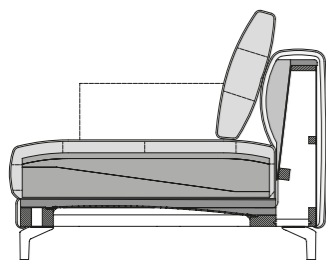

TECHNICAL DATA

- Wooden inner frame
- Sprung base with steel shafts

Lounge Plus

- Seat in high-quality cold foam, built up in coordinated layers of varying height and firmness, with a polyester nonwoven cover

Lounge Deluxe

- Seat in high-quality cold foam, built up in coordinated layers of varying height and firmness, covered with a pad consisting of 60% viscose foam and 40% microfibres

- Back pad in polyurethane foam
- Upholstery cover glued-on non-woven polyester
- Back pad in polyurethane foam
- Downy-soft back cushions worked into chambers with a filling of 100% microfibres
- Seat heights optionally
 - › 37 cm (only available with plastic base)
 - › 41 cm (only available with cast aluminium base)
 - › 44 cm (only available with cast aluminium base)
- Cast foot metal, options:
 - › Aluminium, polished
 - › Smooth aluminium, powder-coated, matt:
 - RAL 9017 Traffic black
 - RAL 7022 Umbra grey
 - Plastic

! Wave formation and depressions in the seat area are unavoidable, due to comfort and design reasons, even in high quality Rolf Benz upholstered furniture. All measurements are approximate.

Seat heights available