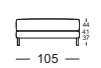

K-XL-ASO NUVOLA/SB 147*

K-E-ARB NUVOLA/SB 126*

K-E-ARB NUVOLA/SB 147*

K-E-ARB NUVOLA/SB 168*

K-XL-E-ARB NUVOLA/SB 147*

K-EPT NUVOLA/SB 105*

K-ARB NUVOLA/SB 105

K-ARB NUVOLA/SB 126

K-ARB NUVOLA/SB 147

K-ARB NUVOLA/SB 168

K-XL-ARB NUVOLA/SB 105

K-UE-XL-ARB NUVOLA/SB 105

K-UE-XL-ARB NUVOLA/SB 147

PB NUVOLA 53

PB NUVOLA 105

PB NUVOLA 147

*These elements are only shown in the left version. They are also available in the right version.

**Rolf Benz 987**

- Coffee table, Dimensions: Height 35 or 38 cm: 103 x 40 cm
- Shelf, Dimensions: Height 55 or 58 cm: 103 x 30 cm
- Table top: Solid oak or solid American Walnut
- Frame: Steel painted in RAL 9017 Traffic black, RAL 7022 Umbra grey or polished chrome

Rolf Benz 8770

- Dimensions: Height 40 cm: Ø 42 cm
Height 30 cm: Ø 80 or 95 cm
- Table top: Parsolglas or clear glass painted on reverse in RAL 9017 Traffic black, RAL 7022 Umbra grey or RAL 1020 Olive yellow
- Frame: Steel painted in RAL 9017 Traffic black, RAL 7022 Umbra grey or RAL 1020 Olive yellow