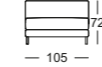

K-XL-ASO NUVOLA/SB 147*

K-E-ARB NUVOLA/SB 126*

K-E-ARB NUVOLA/SB 147*

K-E-ARB NUVOLA/SB 168*

K-XL-E-ARB NUVOLA/SB 147*

K-EPT NUVOLA/SB 105*

K-ARB NUVOLA/SB 105

K-ARB NUVOLA/SB 126

K-ARB NUVOLA/SB 147

K-ARB NUVOLA/SB 168

K-XL-ARB NUVOLA/SB 105

K-UE-XL-ARB NUVOLA/SB 105

K-UE-XL-ARB NUVOLA/SB 147

PB NUVOLA 53

PB NUVOLA 105

PB NUVOLA 147

*These elements are only shown in the left version. They are also available in the right version.

**Rolf Benz 987**

- Coffee table, Dimensions: Height 35 or 38 cm: 103 x 40 cm
- Shelf, Dimensions: Height 55 or 58 cm: 103 x 30 cm
- Table top: Solid oak or solid American Walnut
- Frame: Steel painted in RAL 9017 Traffic black, RAL 7022 Umbra grey or polished chrome