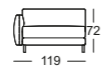

Side element short / narrow or wide

Side element long / narrow or wide

XL-Models; side element short / narrow or wide

XL-Models; side element long / narrow or wide

Side element narrow

Side element wide

K-SOB NUVOLA/SB 168

K-ASO NUVOLA/SB 105*

K-ASO NUVOLA/SB 126*

K-ASO NUVOLA/SB 147*

K-ASO NUVOLA/SB 168*

K-E-ASO NUVOLA/SB 168*

K-ASO-PSZ NUVOLA/SB 147*

K-ASS-PSZ NUVOLA/SB 105*

K-XL-ASO NUVOLA/SB 105*

*These elements are only shown in the left version. They are also available in the right version.

**Rolf Benz 987**

- Coffee table, Dimensions: Height 35 or 38 cm: 103 x 40 cm
- Shelf, Dimensions: Height 55 or 58 cm: 103 x 30 cm
- Table top: Solid oak or solid American Walnut
- Frame: Steel painted in RAL 9017 Traffic black, RAL 7022 Umbra grey or polished chrome