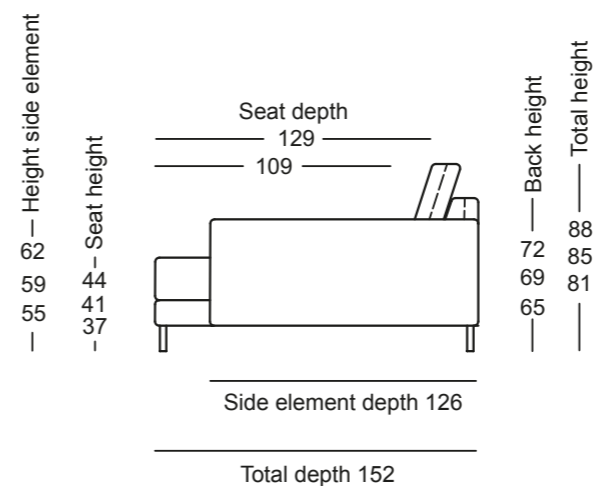

! Wave formation and depressions in the seat area are unavoidable, due to comfort and design reasons, even in high quality Rolf Benz upholstered furniture. All measurements are approximate.

Seat heights available

Side element short / narrow or wide

Side element long / narrow or wide

XL-Models; side element short / narrow or wide

XL-Models; side element long / narrow or wide

Side element narrow

Side element wide

K-SOB NUVOLA/SB 168

*These elements are only shown in the left version. They are also available in the right version.

**Rolf Benz 987**

- Coffee table, Dimensions: Height 35 or 38 cm: 103 x 40 cm
- Shelf, Dimensions: Height 55 or 58 cm: 103 x 30 cm
- Table top: Solid oak or solid American Walnut
- Frame: Steel painted in RAL 9017 Traffic black, RAL 7022 Umbra grey or polished chrome

Rolf Benz 8770

- Dimensions: Height 40 cm: Ø 42 cm
Height 30 cm: Ø 80 or 95 cm
- Table top: Parsolglas or clear glass painted on reverse in RAL 9017 Traffic black, RAL 7022 Umbra grey or RAL 1020 Olive yellow
- Frame: Steel painted in RAL 9017 Traffic black, RAL 7022 Umbra grey or RAL 1020 Olive yellow