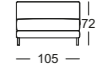

K-XL-ASO NUVOLA/SB 147*

K-E-ARB NUVOLA/SB 126*

K-E-ARB NUVOLA/SB 147*

K-E-ARB NUVOLA/SB 168*

K-XL-E-ARB NUVOLA/SB 147*

K-EPT NUVOLA/SB 105*

K-ARB NUVOLA/SB 105

K-ARB NUVOLA/SB 126

K-ARB NUVOLA/SB 147

K-ARB NUVOLA/SB 168

K-XL-ARB NUVOLA/SB 105

K-UE-XL-ARB NUVOLA/SB 105

K-UE-XL-ARB NUVOLA/SB 147

PB NUVOLA 53

PB NUVOLA 105

PB NUVOLA 147

*These elements are only shown in the left version. They are also available in the right version.

**Rolf Benz 987**

- Coffee table, Dimensions: Height 35 or 38 cm: 103 x 40 cm
- Shelf, Dimensions: Height 55 or 58 cm: 103 x 30 cm
- Table top: Solid oak or solid American Walnut
- Frame: Steel painted in RAL 9017 Traffic black, RAL 7022 Umbra grey or polished chrome

Rolf Benz 8770

- Dimensions: Height 40 cm: Ø 42 cm
Height 30 cm: Ø 80 or 95 cm
- Table top: Parsolglas or clear glass painted on reverse in RAL 9017 Traffic black, RAL 7022 Umbra grey or RAL 1020 Olive yellow
- Frame: Steel painted in RAL 9017 Traffic black, RAL 7022 Umbra grey or RAL 1020 Olive yellow