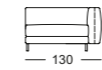

K-XL-ASO NUVOLA/SB 147*

K-E-ARB NUVOLA/SB 126*

K-E-ARB NUVOLA/SB 147*

K-E-ARB NUVOLA/SB 168*

K-XL-E-ARB NUVOLA/SB 147*

K-EPT NUVOLA/SB 105*

K-ARB NUVOLA/SB 105

K-ARB NUVOLA/SB 126

*These elements are only shown in the left version. They are also available in the right version.

**Rolf Benz 987**

- Coffee table, Dimensions: Height 35 or 38 cm: 103 x 40 cm
- Shelf, Dimensions: Height 55 or 58 cm: 103 x 30 cm
- Table top: Solid oak or solid American Walnut
- Frame: Steel painted in RAL 9017 Traffic black, RAL 7022 Umbra grey or polished chrome