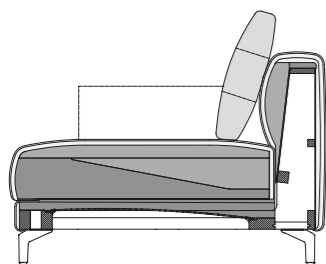

TECHNICAL DATA

- Wooden inner frame
- Sprung base with steel shafts

Lounge Plus

- Seat in high-quality cold foam, built up in coordinated layers of varying height and firmness, with a polyester nonwoven cover

Lounge Deluxe

- Seat in high-quality cold foam, built up in coordinated layers of varying height and firmness, covered with a pad consisting of 60% viscose foam and 40% microfibres

- Back pad in polyurethane foam
- Upholstery cover glued-on non-woven polyester
- Back pad in polyurethane foam
- Downy-soft back cushions worked into chambers with a filling of 100% microfibres
- Seat heights optionally
 - › 37 cm (only available with plastic base)
 - › 41 cm (only available with cast aluminium base)
 - › 44 cm (only available with cast aluminium base)
- Cast foot metal, options:
 - › Aluminium, polished
 - › Smooth aluminium, powder-coated, matt:
 - RAL 9017 Traffic black
 - RAL 7022 Umbra grey
 - Plastic

! Wave formation and depressions in the seat area are unavoidable, due to comfort and design reasons, even in high quality Rolf Benz upholstered furniture. All measurements are approximate.

Seat heights available