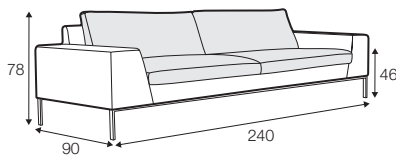

LUX lux

COVERS

FC fixed

armchair

footstool 93x65

footstool 123x65

footstool 150x60

2 seater

3 seater

4 seater divided

set 1 right / or left

2 seater left / or right + chaiselounge right / or left

set 2 right / or left

3 seater left / or right + chaiselounge right / or left

set 3 right / or left

3 seater left / or right + divan right / or left