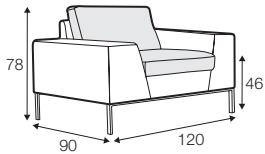

LUX lux

COVERS

FC fixed

armchair

footstool 93x65

footstool 123x65

footstool 150x60

2 seater

3 seater

4 seater divided

set 1 right / or left

2 seater left / or right + chaiselounge right / or left

set 2 right / or left

3 seater left / or right + chaiselounge right / or left

set 3 right / or left

3 seater left / or right + divan right / or left

example of leather cover
4 seater

extra dimensions

depth of seat

legs

no. 83

metal chrome, painted black or grey