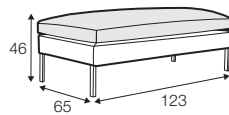

LUX lux

COVERS

FC fixed

armchair

footstool 93x65

footstool 123x65

footstool 150x60

2 seater

3 seater

4 seater divided

set 1 right / or left

2 seater left / or right + chaiselounge right / or left

set 2 right / or left

3 seater left / or right + chaiselounge right / or left

set 3 right / or left

3 seater left / or right + divan right / or left