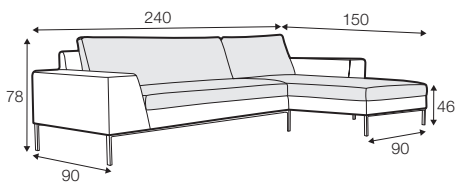

LUX lux

COVERS

FC fixed

armchair

footstool 93x65

footstool 123x65

footstool 150x60

2 seater

3 seater

4 seater divided

set 1 right / or left

2 seater left / or right + chaiselounge right / or left

set 2 right / or left

3 seater left / or right + chaiselounge right / or left

set 3 right / or left

3 seater left / or right + divan right / or left