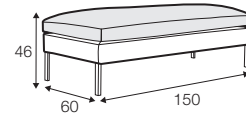

LUX lux

COVERS

FC fixed

armchair

footstool 93x65

footstool 123x65

footstool 150x60

2 seater

3 seater

4 seater divided

set 1 right / or left

2 seater left / or right + chaiselounge right / or left

set 2 right / or left

3 seater left / or right + chaiselounge right / or left

set 3 right / or left

3 seater left / or right + divan right / or left