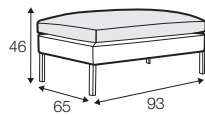

LUX lux

COVERS

FC fixed

armchair

footstool 93x65

footstool 123x65

footstool 150x60

2 seater

3 seater

4 seater divided

set 1 right / or left

2 seater left / or right + chaiselounge right / or left

set 2 right / or left

3 seater left / or right + chaiselounge right / or left

set 3 right / or left

3 seater left / or right + divan right / or left