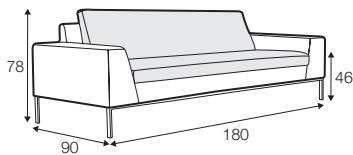

LUX lux

COVERS

FC fixed

armchair

footstool 93x65

footstool 123x65

footstool 150x60

2 seater

3 seater

4 seater divided

set 1 right / or left

2 seater left / or right + chaiselounge right / or left

set 2 right / or left

3 seater left / or right + chaiselounge right / or left

set 3 right / or left

3 seater left / or right + divan right / or left