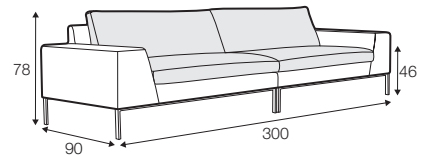

LUX lux

COVERS

FC fixed

armchair

footstool 93x65

footstool 123x65

footstool 150x60

2 seater

3 seater

4 seater divided

set 1 right / or left

2 seater left / or right + chaiselounge right / or left

set 2 right / or left

3 seater left / or right + chaiselounge right / or left

set 3 right / or left

3 seater left / or right + divan right / or left