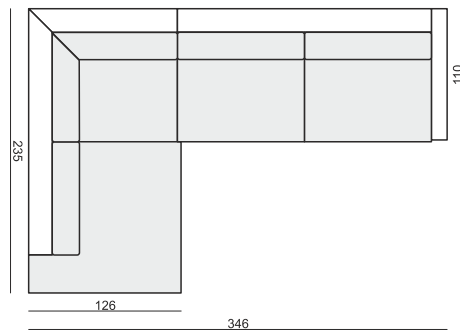

ARMCHAIR (1 cushion)  
2,5 SEATER (2 cushions)  
DIVAN (1 cushion)

**CUSHION 78x34**

2 SEATER (2 cushions)

**CUSHION 60x34**

CORNER 90 (2 cushions)  
DIVAN (2 cushions)

DIVAN includes: 1 cushion 88x34 + 2 cushions 60x34

# CLOUD

www.sits.eu  
JANUARY 2016

**SET 1**  
3 SEATER LEFT + ARMCHAIR WIDE RIGHT

**SET 2 LEFT (or RIGHT)**  
DIVAN LEFT (or RIGHT) + 2 SEATER RIGHT (or LEFT)

**SET 3 LEFT (or RIGHT)**  
DIVAN LEFT (or RIGHT) + 3 SEATER RIGHT (or LEFT)

**SET 4 LEFT (or RIGHT)**  
DIVAN LEFT (or RIGHT) + ARMCHAIR without ARMRESTS + 2 SEATER RIGHT (or LEFT)

**SET 5 LEFT (or RIGHT)**  
DIVAN LEFT (or RIGHT) + ARMCHAIR WIDE without ARMRESTS + 3 SEATER RIGHT (or LEFT)