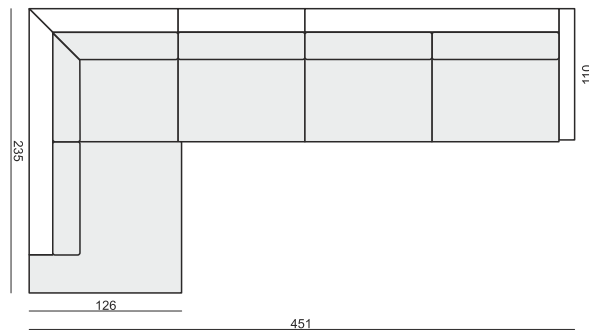

ARMCHAIR (1 cushion)  
2,5 SEATER (2 cushions)  
DIVAN (1 cushion)

**CUSHION 78x34**

2 SEATER (2 cushions)

**CUSHION 60x34**

CORNER 90 (2 cushions)  
DIVAN (2 cushions)

DIVAN includes: 1 cushion 88x34 + 2 cushions 60x34

# CLOUD

www.sits.eu  
JANUARY 2016

**SET 1**  
3 SEATER LEFT + ARMCHAIR WIDE RIGHT

**SET 2 LEFT (or RIGHT)**  
DIVAN LEFT (or RIGHT) + 2 SEATER RIGHT (or LEFT)

**SET 3 LEFT (or RIGHT)**  
DIVAN LEFT (or RIGHT) + 3 SEATER RIGHT (or LEFT)

**SET 4 LEFT (or RIGHT)**  
DIVAN LEFT (or RIGHT) + ARMCHAIR without ARMRESTS + 2 SEATER RIGHT (or LEFT)

**SET 5 LEFT (or RIGHT)**  
DIVAN LEFT (or RIGHT) + ARMCHAIR WIDE without ARMRESTS + 3 SEATER RIGHT (or LEFT)