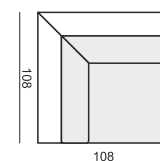

**3 SEATER or 3 SEATER TWO PARTS**

**3 SEATER LEFT (or RIGHT)**

**3 SEATER without ARMRESTS**

**2,5 SEATER**

**2 SEATER**

**2 SEATER LEFT (or RIGHT)**

**2 SEATER without ARMRESTS**

**ARMCHAIR LEFT (or RIGHT)**

**ARMCHAIR without ARMRESTS**

**ARMCHAIR WIDE LEFT (or RIGHT)**

**ARMCHAIR WIDE without ARMRESTS**

**FOOTSTOOL 97x82**

**FOOTSTOOL 107x92**

**FOOTSTOOL 122x92**

**DIVAN LEFT (or RIGHT)**  
(available also in 2 pieces)

**CORNER 90°**

tea  
& book

CLOUD

**CUSHION 40x40**

**CUSHION 50x30**

**CUSHION 103x34**

ARMCHAIR WIDE (1 cushion)  
3 SEATER (2 cushions)

**CUSHION 88x34**

ARMCHAIR (1 cushion)  
2,5 SEATER (2 cushions)  
DIVAN (1 cushion)

**CUSHION 78x34**

2 SEATER (2 cushions)

**CUSHION 60x34**

CORNER 90 (2 cushions)  
DIVAN (2 cushions)

DIVAN includes: 1 cushion 88x34 + 2 cushions 60x34