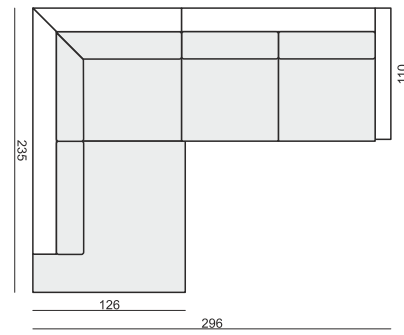

**ARMCHAIR without ARMRESTS**

**ARMCHAIR WIDE LEFT (or RIGHT)**

**ARMCHAIR WIDE without ARMRESTS**

**FOOTSTOOL 97x82**

**FOOTSTOOL 107x92**

**FOOTSTOOL 122x92**

**DIVAN LEFT (or RIGHT)**  
(available also in 2 pieces)

**CORNER 90°**

tea  
& book

CLOUD

**CUSHION 40x40**

**CUSHION 50x30**

**CUSHION 103x34**

ARMCHAIR WIDE (1 cushion)  
3 SEATER (2 cushions)

**CUSHION 88x34**

ARMCHAIR (1 cushion)  
2,5 SEATER (2 cushions)  
DIVAN (1 cushion)

**CUSHION 78x34**

2 SEATER (2 cushions)

**CUSHION 60x34**

CORNER 90 (2 cushions)  
DIVAN (2 cushions)

DIVAN includes: 1 cushion 88x34 + 2 cushions 60x34

# CLOUD

www.sits.eu  
JANUARY 2016

**SET 1**  
3 SEATER LEFT + ARMCHAIR WIDE RIGHT

**SET 2 LEFT (or RIGHT)**  
DIVAN LEFT (or RIGHT) + 2 SEATER RIGHT (or LEFT)

**SET 3 LEFT (or RIGHT)**  
DIVAN LEFT (or RIGHT) + 3 SEATER RIGHT (or LEFT)