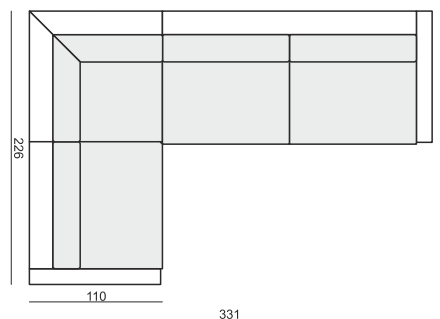

# CLOUD

www.sits.eu  
JANUARY 2016

**SET 1**  
3 SEATER LEFT + ARMCHAIR WIDE RIGHT

**SET 2 LEFT (or RIGHT)**  
DIVAN LEFT (or RIGHT) + 2 SEATER RIGHT (or LEFT)

**SET 3 LEFT (or RIGHT)**  
DIVAN LEFT (or RIGHT) + 3 SEATER RIGHT (or LEFT)

**SET 4 LEFT (or RIGHT)**  
DIVAN LEFT (or RIGHT) + ARMCHAIR without ARMRESTS + 2 SEATER RIGHT (or LEFT)

**SET 5 LEFT (or RIGHT)**  
DIVAN LEFT (or RIGHT) + ARMCHAIR WIDE without ARMRESTS + 3 SEATER RIGHT (or LEFT)

**SET 6**  
DIVAN LEFT + 3 SEATER without ARMRESTS + DIVAN RIGHT

**SET 7 LEFT (or RIGHT)**  
ARMCHAIR WIDE LEFT (or RIGHT) + CORNER 90° + 3 SEATER RIGHT (or LEFT)

**SET 8**  
3 SEATER LEFT + CORNER 90° + 3 SEATER RIGHT