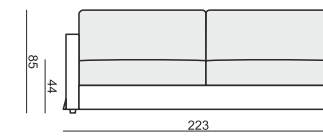

**3 SEATER or 3 SEATER TWO PARTS**

**3 SEATER LEFT (or RIGHT)**

**3 SEATER without ARMRESTS**

**2,5 SEATER**

**2 SEATER**

**2 SEATER LEFT (or RIGHT)**

**2 SEATER without ARMRESTS**

**ARMCHAIR LEFT (or RIGHT)**

**ARMCHAIR without ARMRESTS**

**ARMCHAIR WIDE LEFT (or RIGHT)**

**ARMCHAIR WIDE without ARMRESTS**

**FOOTSTOOL 97x82**

**FOOTSTOOL 107x92**

**FOOTSTOOL 122x92**

**DIVAN LEFT (or RIGHT)**  
(available also in 2 pieces)