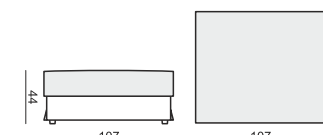

**3 SEATER or 3 SEATER TWO PARTS**

**3 SEATER LEFT (or RIGHT)**

**3 SEATER without ARMRESTS**

**2,5 SEATER**

**2 SEATER**

**2 SEATER LEFT (or RIGHT)**

**2 SEATER without ARMRESTS**

**ARMCHAIR LEFT (or RIGHT)**

**ARMCHAIR without ARMRESTS**

**ARMCHAIR WIDE LEFT (or RIGHT)**

**ARMCHAIR WIDE without ARMRESTS**

**FOOTSTOOL 97x82**

**FOOTSTOOL 107x92**

**FOOTSTOOL 122x92**

**DIVAN LEFT (or RIGHT)**  
(available also in 2 pieces)

**CORNER 90°**

tea  
& book

CLOUD

**CUSHION 40x40**

**CUSHION 50x30**

**CUSHION 103x34**

ARMCHAIR WIDE (1 cushion)  
3 SEATER (2 cushions)

**CUSHION 88x34**