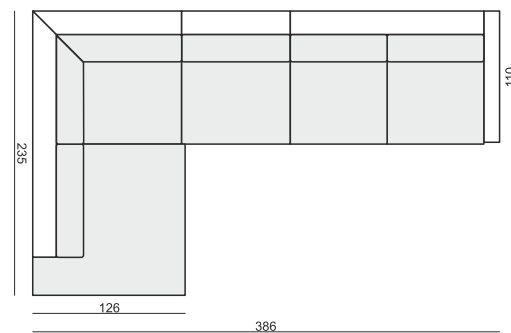

ARMCHAIR (1 cushion)  
2,5 SEATER (2 cushions)  
DIVAN (1 cushion)

**CUSHION 78x34**

2 SEATER (2 cushions)

**CUSHION 60x34**

CORNER 90 (2 cushions)  
DIVAN (2 cushions)

DIVAN includes: 1 cushion 88x34 + 2 cushions 60x34

# CLOUD

www.sits.eu  
JANUARY 2016

**SET 1**  
3 SEATER LEFT + ARMCHAIR WIDE RIGHT

**SET 2 LEFT (or RIGHT)**  
DIVAN LEFT (or RIGHT) + 2 SEATER RIGHT (or LEFT)

**SET 3 LEFT (or RIGHT)**  
DIVAN LEFT (or RIGHT) + 3 SEATER RIGHT (or LEFT)

**SET 4 LEFT (or RIGHT)**  
DIVAN LEFT (or RIGHT) + ARMCHAIR without ARMRESTS + 2 SEATER RIGHT (or LEFT)

**SET 5 LEFT (or RIGHT)**  
DIVAN LEFT (or RIGHT) + ARMCHAIR WIDE without ARMRESTS + 3 SEATER RIGHT (or LEFT)