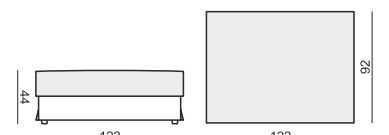

**3 SEATER or 3 SEATER TWO PARTS**

**3 SEATER LEFT (or RIGHT)**

**3 SEATER without ARMRESTS**

**2,5 SEATER**

**2 SEATER**

**2 SEATER LEFT (or RIGHT)**

**2 SEATER without ARMRESTS**

**ARMCHAIR LEFT (or RIGHT)**

**ARMCHAIR without ARMRESTS**

**ARMCHAIR WIDE LEFT (or RIGHT)**

**ARMCHAIR WIDE without ARMRESTS**

**FOOTSTOOL 97x82**

**FOOTSTOOL 107x92**

**FOOTSTOOL 122x92**

**DIVAN LEFT (or RIGHT)**  
(available also in 2 pieces)

**CORNER 90°**

tea  
& book

CLOUD

**CUSHION 40x40**

**CUSHION 50x30**

**CUSHION 103x34**

ARMCHAIR WIDE (1 cushion)  
3 SEATER (2 cushions)

**CUSHION 88x34**