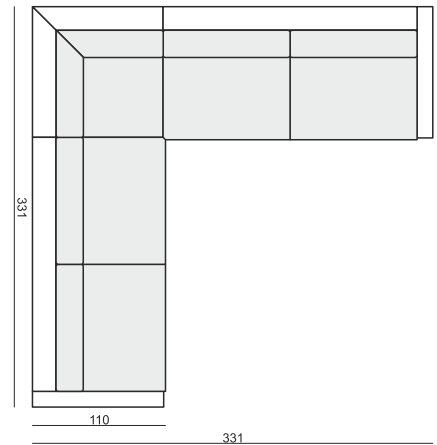

**ARMCHAIR without ARMRESTS**

**ARMCHAIR WIDE LEFT (or RIGHT)**

**ARMCHAIR WIDE without ARMRESTS**

**FOOTSTOOL 97x82**

**FOOTSTOOL 107x92**

**FOOTSTOOL 122x92**

**DIVAN LEFT (or RIGHT)**  
(available also in 2 pieces)

# CLOUD

www.sits.eu  
JANUARY 2016

**SET 1**  
3 SEATER LEFT + ARMCHAIR WIDE RIGHT

**SET 2 LEFT (or RIGHT)**  
DIVAN LEFT (or RIGHT) + 2 SEATER RIGHT (or LEFT)

**SET 3 LEFT (or RIGHT)**  
DIVAN LEFT (or RIGHT) + 3 SEATER RIGHT (or LEFT)

**SET 4 LEFT (or RIGHT)**  
DIVAN LEFT (or RIGHT) + ARMCHAIR without ARMRESTS + 2 SEATER RIGHT (or LEFT)

**SET 5 LEFT (or RIGHT)**  
DIVAN LEFT (or RIGHT) + ARMCHAIR WIDE without ARMRESTS + 3 SEATER RIGHT (or LEFT)

**SET 6**  
DIVAN LEFT + 3 SEATER without ARMRESTS + DIVAN RIGHT

**SET 7 LEFT (or RIGHT)**  
ARMCHAIR WIDE LEFT (or RIGHT) + CORNER 90° + 3 SEATER RIGHT (or LEFT)

**SET 8**  
3 SEATER LEFT + CORNER 90° + 3 SEATER RIGHT