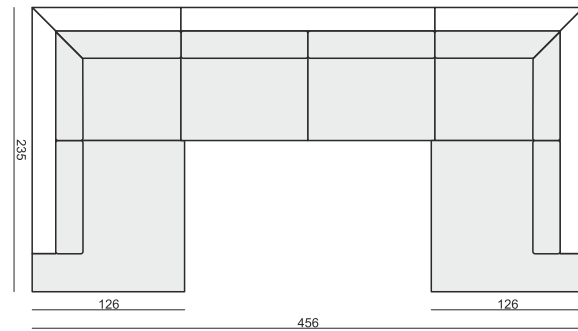

SET 6
DIVAN LEFT + 3 SEATER without ARMRESTS + DIVAN RIGHT