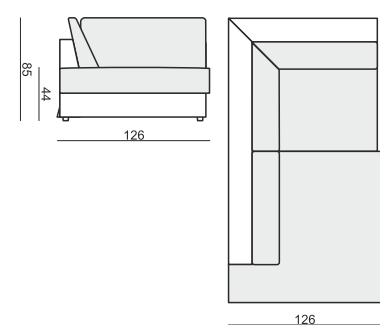

**3 SEATER or 3 SEATER TWO PARTS**

**3 SEATER LEFT (or RIGHT)**

**3 SEATER without ARMRESTS**

**2,5 SEATER**

**2 SEATER**

**2 SEATER LEFT (or RIGHT)**

**2 SEATER without ARMRESTS**

**ARMCHAIR LEFT (or RIGHT)**

**ARMCHAIR without ARMRESTS**

**ARMCHAIR WIDE LEFT (or RIGHT)**

**ARMCHAIR WIDE without ARMRESTS**

**FOOTSTOOL 97x82**

**FOOTSTOOL 107x92**

**FOOTSTOOL 122x92**

**DIVAN LEFT (or RIGHT)**  
(available also in 2 pieces)

**CORNER 90°**

tea  
& book

CLOUD

**CUSHION 40x40**

**CUSHION 50x30**

**CUSHION 103x34**

ARMCHAIR WIDE (1 cushion)  
3 SEATER (2 cushions)

**CUSHION 88x34**

ARMCHAIR (1 cushion)  
2,5 SEATER (2 cushions)  
DIVAN (1 cushion)

**CUSHION 78x34**

2 SEATER (2 cushions)

**CUSHION 60x34**

CORNER 90 (2 cushions)  
DIVAN (2 cushions)

DIVAN includes: 1 cushion 88x34 + 2 cushions 60x34